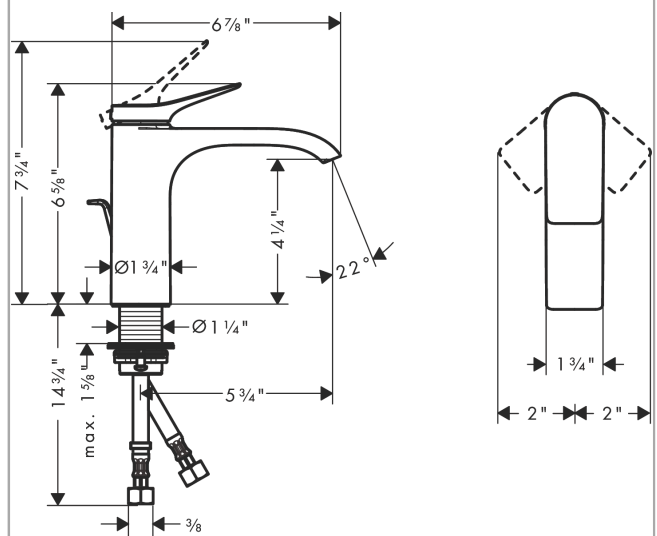

Vivenis
Single-Hole Faucet 110 with Pop-Up Drain, 1.2 GPM
 Finishes : **brushed nickel** Part no. : **75020821**

Description

Features

- Consists of: Single-handle faucet, Pop-up assembly
- Spray modes: WaterfallStream
- Flow: 1.2 GPM (4.5 L/Min)
- Ceramic cartridge
- Includes pop-up drain
- Material waste set: Metal

Item details

List Price \$ 581.00

Technology

Design awards

Compliance

Product image

Scale drawing

Vivenis
Single-Hole Faucet 110 with Pop-Up Drain, 1.2 GPM
 Finishes : **brushed nickel** Part no. : **75020821**

Exploded drawing

Year of production: >11/21

Vivenis

Single-Hole Faucet 110 with Pop-Up Drain, 1.2 GPM

Finishes : **brushed nickel** Part no. : **75020821**

Spare parts list

Year of production: >11/21

Pos.	Description	Part no.	Price	PU
1	handle	94277820	-	1
2	screw cover	93735460	-	1
3	escutcheon	94027820	-	1
4	nut	93995000	-	1
5	O-ring 35x1,5	92114000	-	1
6	cartridge, assy	93897000	-	1
7	seal	95008000	-	1
8	O-ring 35x2	92604000	-	1
9	adapter for cartridge	98750000	-	1
10	O-Ring 30x2	98186000	-	1
11	spray former	94275001	-	1
12	connection hose 23½" M8x0,75 3/8"	96556001	-	1
13	flat seal	98749000	-	1
14	fixing set (Ø 32)	13961000	-	1
15	lever collar	97548000	-	1
16	pull rod	96657820	-	1
a	lever arm 340mm (ball-Ø12mm)	96324000	-	1
b	pop up waste	88509820	-	1