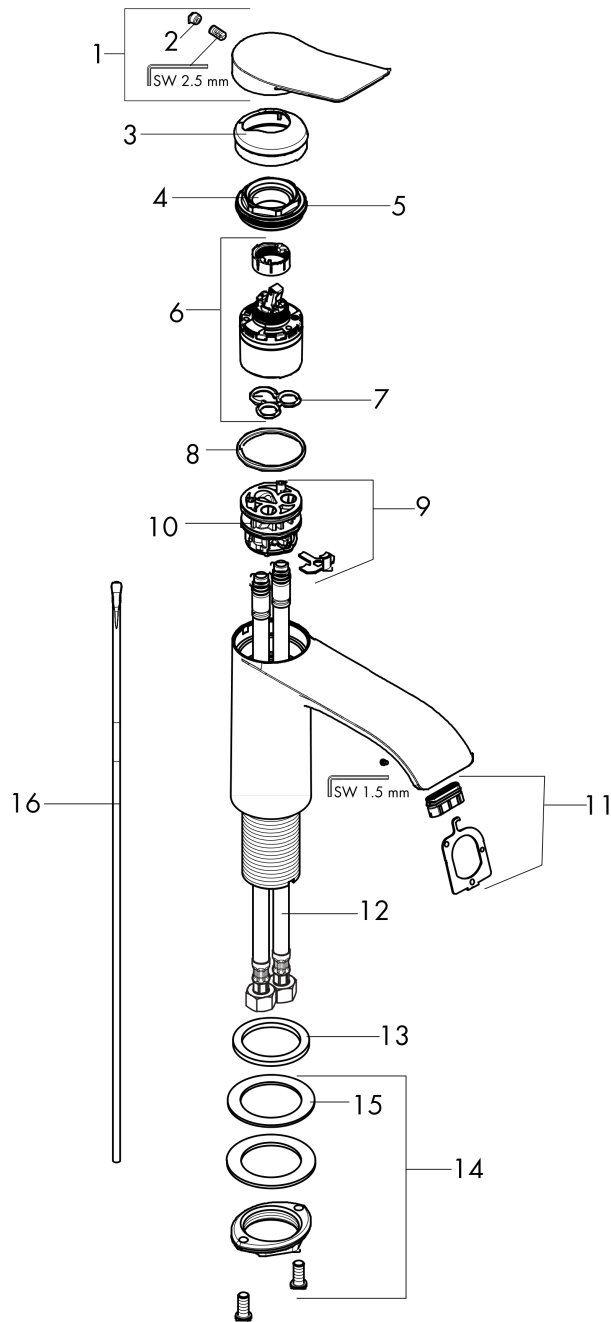

Vivenis
Single-Hole Faucet 110 with Pop-Up Drain, 1.2 GPM
 Finishes : **brushed nickel** Part no. : **75020821**

Description

Features

- Consists of: Single-handle faucet, Pop-up assembly
- Spray modes: WaterfallStream
- Flow: 1.2 GPM (4.5 L/Min)
- Ceramic cartridge
- Includes pop-up drain
- Material waste set: Metal

Item details

List Price \$ 581.00

Technology

Design awards

Compliance

Product image

Scale drawing

Vivenis
Single-Hole Faucet 110 with Pop-Up Drain, 1.2 GPM
 Finishes : **brushed nickel** Part no. : **75020821**

Exploded drawing

Year of production: >11/21

Vivenis

Single-Hole Faucet 110 with Pop-Up Drain, 1.2 GPM

Finishes : **brushed nickel** Part no. : **75020821**

Spare parts list

Year of production: >11/21

Pos.	Description	Part no.	Price	PU
1	handle	94277820	-	1
2	screw cover	93735460	-	1
3	escutcheon	94027820	-	1
4	nut	93995000	-	1
5	O-ring 35x1,5	92114000	-	1
6	cartridge, assy	93897000	-	1
7	seal	95008000	-	1
8	O-ring 35x2	92604000	-	1
9	adapter for cartridge	98750000	-	1
10	O-Ring 30x2	98186000	-	1
11	spray former	94275001	-	1
12	connection hose 23½" M8x0,75 3/8"	96556001	-	1
13	flat seal	98749000	-	1
14	fixing set (Ø 32)	13961000	-	1
15	lever collar	97548000	-	1
16	pull rod	96657820	-	1
a	lever arm 340mm (ball-Ø12mm)	96324000	-	1
b	pop up waste	88509820	-	1